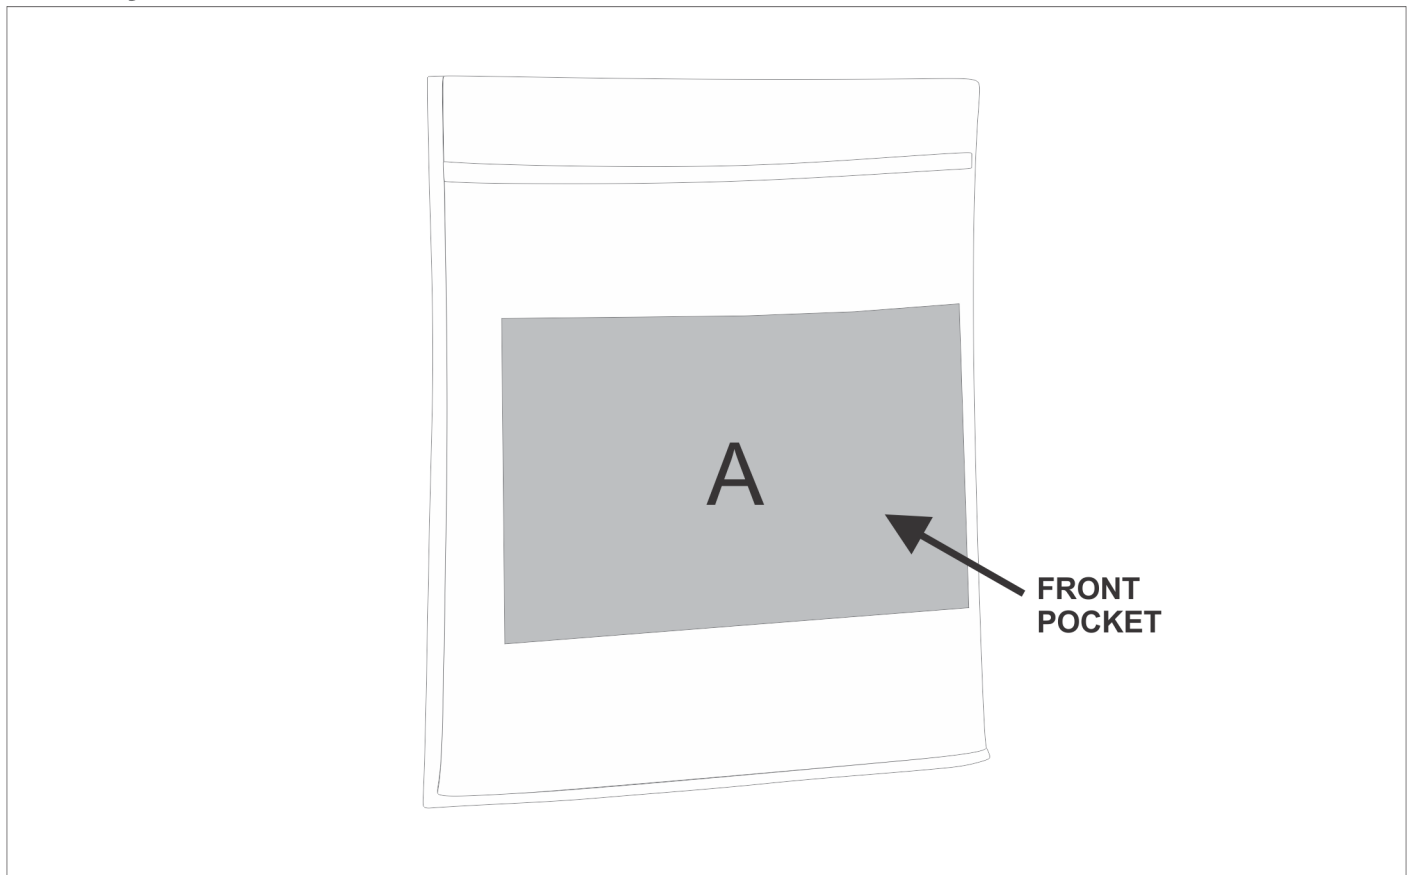

SG-HP-13-G

PPS Hoppla Killarney Multi Purpose Carry Pouch

Need to know:

- Includes 1-Position Sublimation (setup fees apply)
- **Please Note: We cannot guarantee 100% logo Alignment on all Brandable Panels.**

Branding Options:

Position A

1. Custom Sublimation A (CPSUB-A)
  Full Colour
  Size: 270mm wide x 150mm high